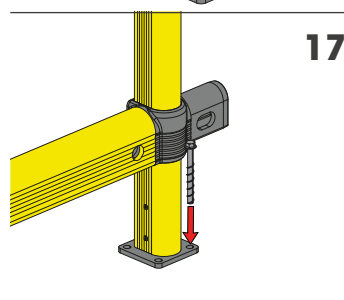

LINK 120/2

ISTRUZIONI DI INSTALLAZIONE
ASSEMBLY INSTRUCTIONS