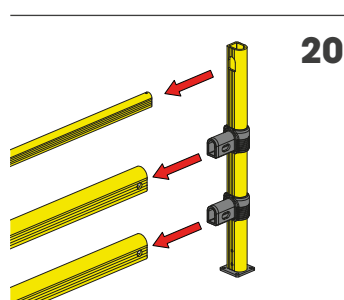

LINK 120/2

ISTRUZIONI DI INSTALLAZIONE
ASSEMBLY INSTRUCTIONS