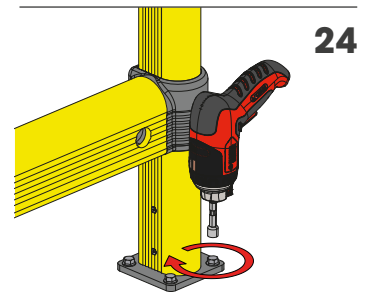

LINK 120/2

ISTRUZIONI DI INSTALLAZIONE
ASSEMBLY INSTRUCTIONS