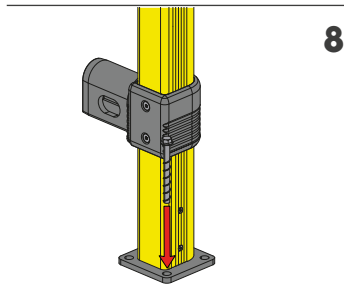

LINK 120/2

ISTRUZIONI DI INSTALLAZIONE
ASSEMBLY INSTRUCTIONS