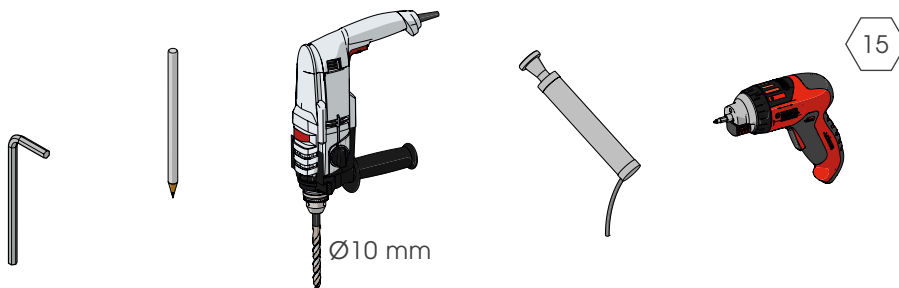

LINK 120/2

BARRIERA DI SICUREZZA REGOLABILE
ADJUSTABLE SAFETY BARRIER

LINK 120/2

ISTRUZIONI DI INSTALLAZIONE ASSEMBLY INSTRUCTIONS

WARNING

The distance of installation depends on speed and weight of vehicle