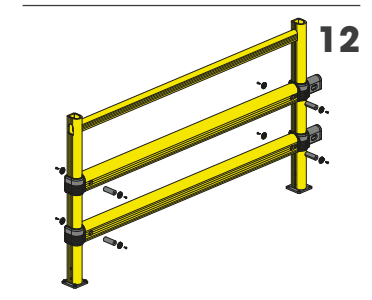

LINK 120/2

ISTRUZIONI DI INSTALLAZIONE
ASSEMBLY INSTRUCTIONS