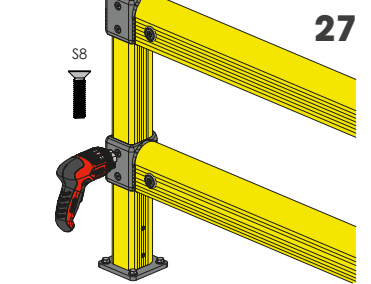

LINK 120/2

ISTRUZIONI DI INSTALLAZIONE
ASSEMBLY INSTRUCTIONS