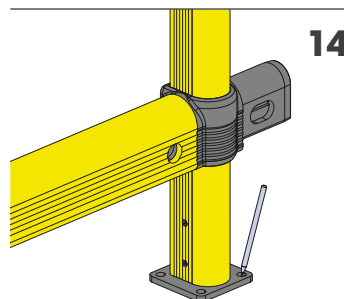

LINK 120/2

ISTRUZIONI DI INSTALLAZIONE
ASSEMBLY INSTRUCTIONS