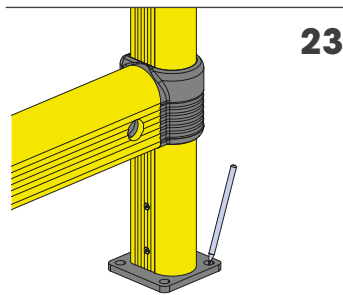

LINK 120/2

ISTRUZIONI DI INSTALLAZIONE
ASSEMBLY INSTRUCTIONS