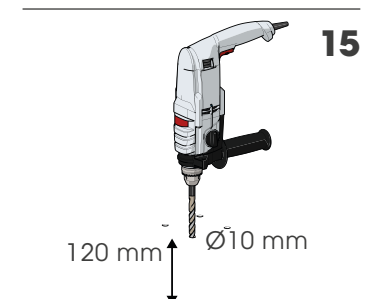

LINK 120/2

ISTRUZIONI DI INSTALLAZIONE
ASSEMBLY INSTRUCTIONS