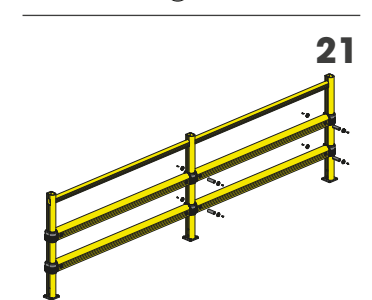

LINK 120/2

ISTRUZIONI DI INSTALLAZIONE
ASSEMBLY INSTRUCTIONS