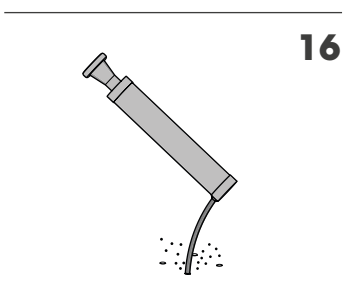

LINK 120/2

ISTRUZIONI DI INSTALLAZIONE
ASSEMBLY INSTRUCTIONS