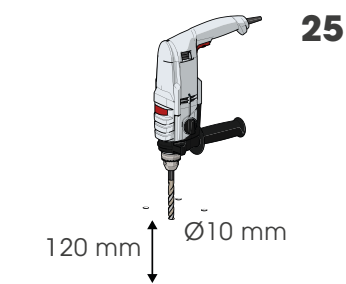

LINK 120/2

ISTRUZIONI DI INSTALLAZIONE
ASSEMBLY INSTRUCTIONS