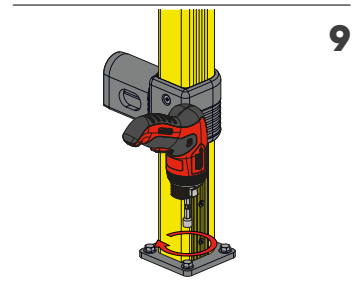

LINK 120/2

ISTRUZIONI DI INSTALLAZIONE
ASSEMBLY INSTRUCTIONS