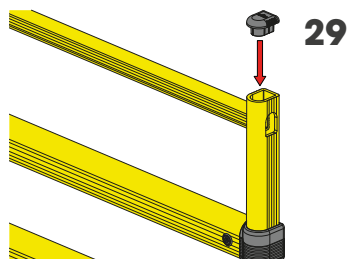

LINK 120/2

ISTRUZIONI DI INSTALLAZIONE
ASSEMBLY INSTRUCTIONS