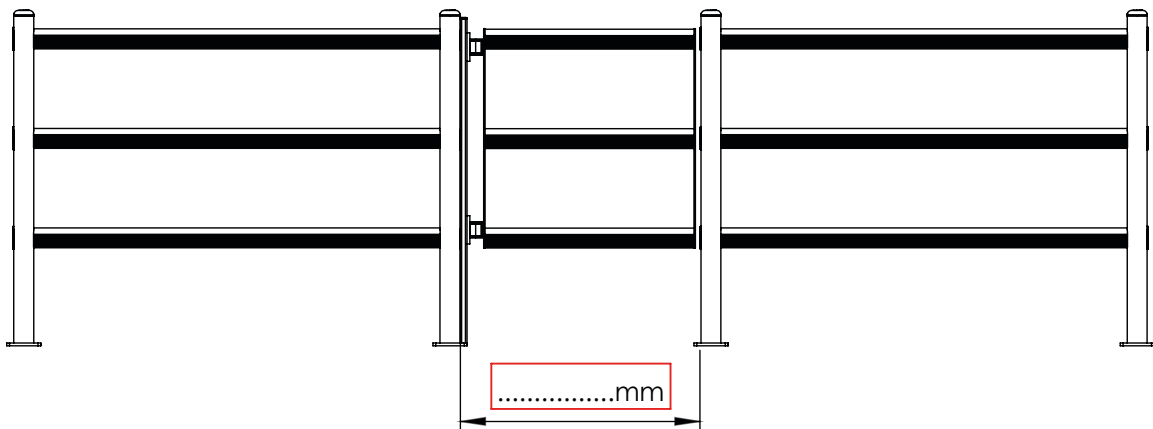

# DP 90 SWING

PORTA PEDESTRIAN 90  
DOOR PEDESTRIAN 90

# DP 90 SWING

PORTA PEDESTRIAN 90  
DOOR PEDESTRIAN 90

PLEASE CHECK HERE BELOW  
HOW THE SIZE OF THE DOOR IS TO BE MEASURED

PLEASE CHECK HERE BELOW  
WHICH DIRECTION OF OPENING YOU NEED

A

B