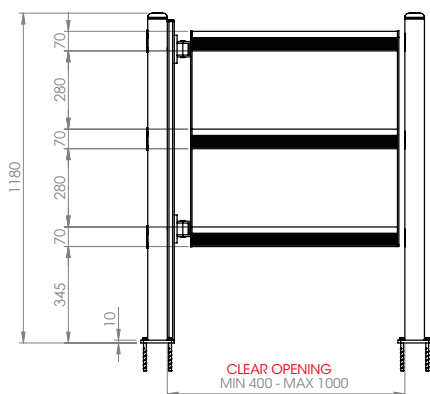

# DP 90 SWING

PORTA PEDESTRIAN 90  
DOOR PEDESTRIAN 90

# DP 90 SWING

PORTA PEDESTRIAN 90  
DOOR PEDESTRIAN 90

PLEASE CHECK HERE BELOW  
HOW THE SIZE OF THE DOOR IS TO BE MEASURED

PLEASE CHECK HERE BELOW  
WHICH DIRECTION OF OPENING YOU NEED

A

B