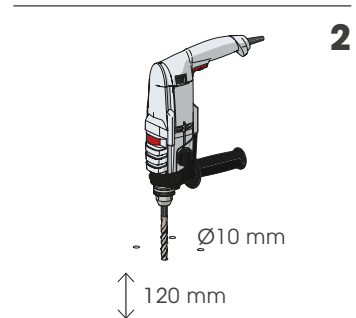

DP 90 SWING

ISTRUZIONI DI INSTALLAZIONE
ASSEMBLY INSTRUCTIONS