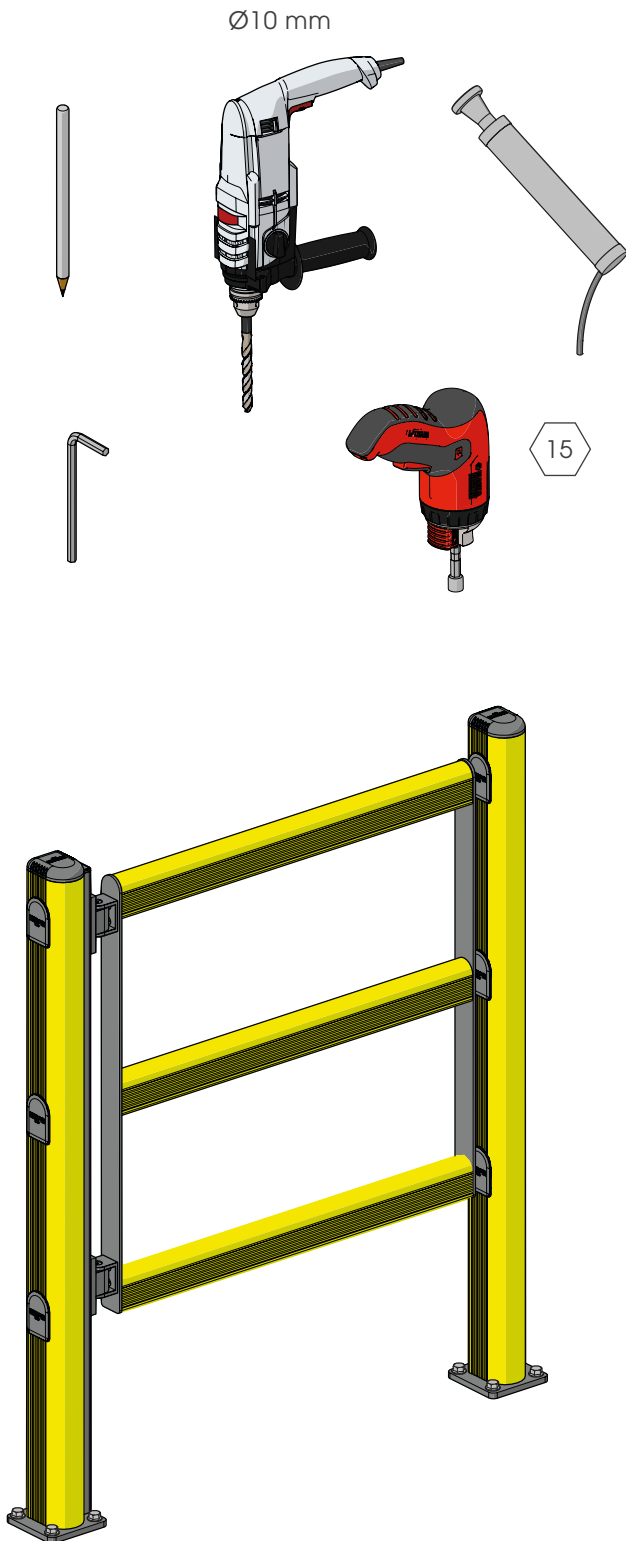

# DP 90 SWING

PORTA PEDESTRIAN 90  
DOOR PEDESTRIAN 90

# DP 90 SWING

PORTA PEDESTRIAN 90  
DOOR PEDESTRIAN 90

PLEASE CHECK HERE BELOW  
HOW THE SIZE OF THE DOOR IS TO BE MEASURED

PLEASE CHECK HERE BELOW  
WHICH DIRECTION OF OPENING YOU NEED

A

B

# DP 90 SWING

ISTRUZIONI DI INSTALLAZIONE  
ASSEMBLY INSTRUCTIONS