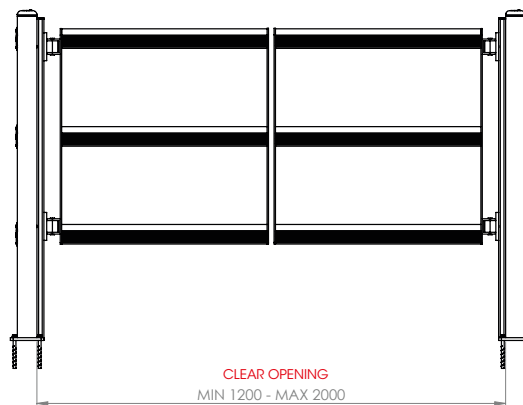

# DP 90 SWING

PORTA PEDESTRIAN 90  
DOOR PEDESTRIAN 90

# DP 90 SWING

PORTA PEDESTRIAN 90  
DOOR PEDESTRIAN 90

PLEASE CHECK HERE BELOW  
HOW THE SIZE OF THE DOOR IS TO BE MEASURED

PLEASE CHECK HERE BELOW  
WHICH DIRECTION OF OPENING YOU NEED

A

B