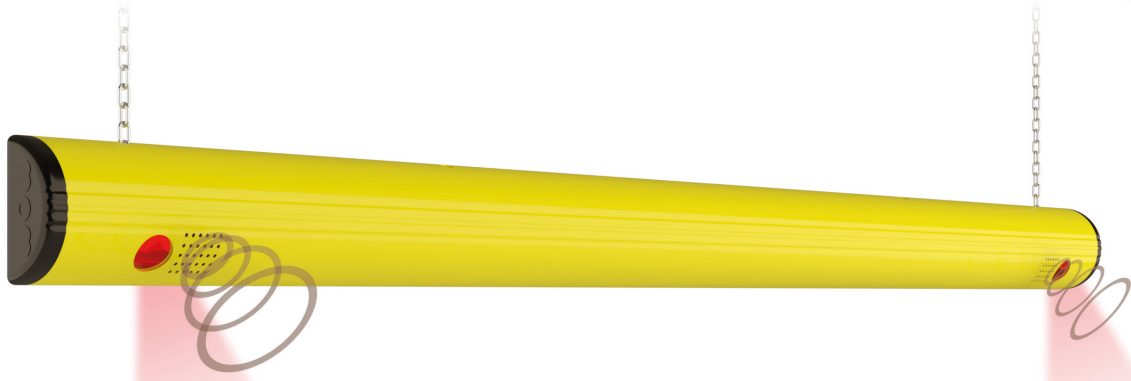

# WARNING BAR

UP TO  
70.000  
IMPACTS!

 102dB

## WARNING BAR

## WARNING BAR LIGHT & SOUND

 Heavy Load

Length 2000, 3000 mm

For Indoor Use Only

Colour 

 Heavy Load

Length 2000, 3000 mm

For Indoor Use Only

Colour 

 Heavy Load

Length 2000, 3000 mm

For Indoor Use Only

Colour 