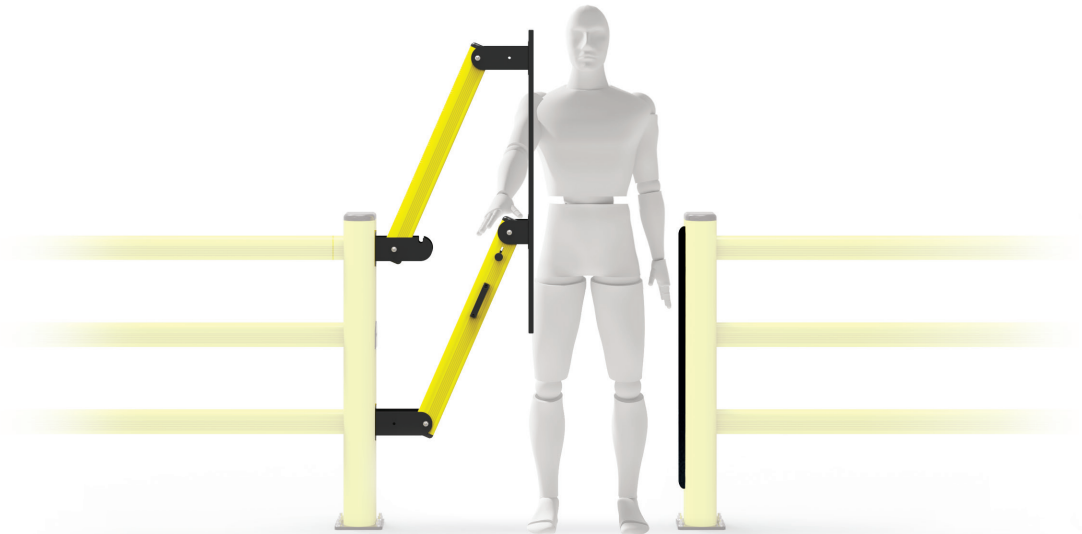

LIFT GATE 150

LIFT GATE 150

LIFT GATE 150 DOUBLE

Width **Min 1100 mm - Max 2000 mm
(50 increments)**
Fixing **Included**
Colour **● ●**

Width **Min 2200 mm - Max 4000 mm
(50 increments)**
Fixing **Included**
Colour **● ●**