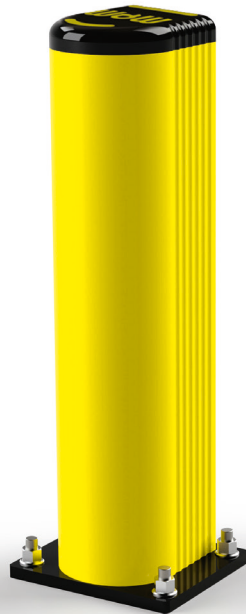

# GRD

**SHOCK  
ABSORBER PAD**

**INCLUDED  
FOR PLUS**

## GRD 90

 Light Load

Height **250, 1150 mm**  
Fixing **Included**  
Colour 

## GRD 150

 Heavy Load

Height **500, 800, 1150 mm**  
Fixing **Included**  
Colour 