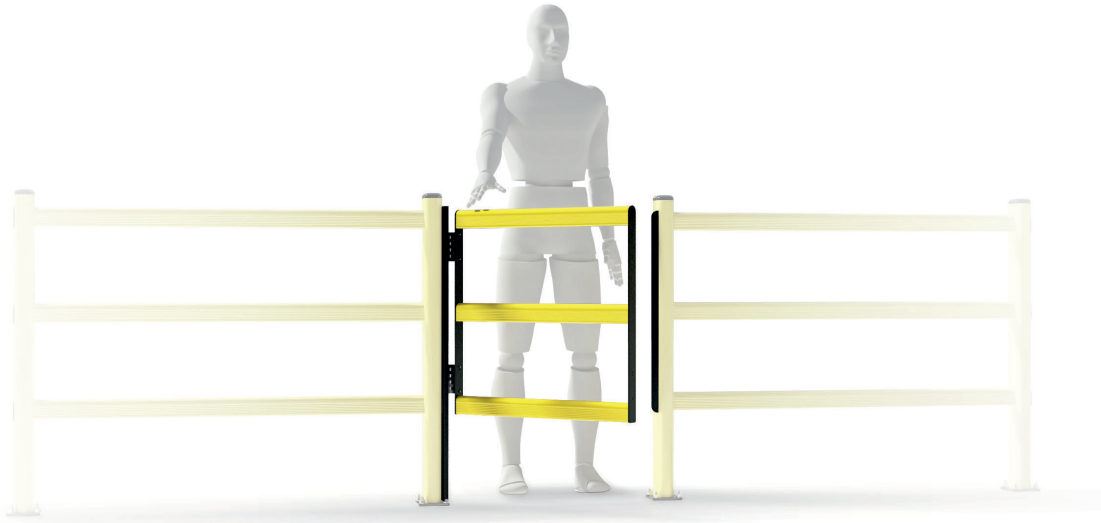

DOOR PEDESTRIAN 90

DP 90 ONE WAY

DP 90 SWING

DP 90 SWING DOUBLE

Width **Min 400 mm - Max 1000 mm
(50 increments)**
Fixing **Included**
Colour **● ●**

Width **Min 400 mm - Max 1000 mm
(50 increments)**
Fixing **Included**
Colour **● ●**

Width **Min 800 mm - Max 2000 mm
(50 increments)**
Fixing **Included**
Colour **● ●**