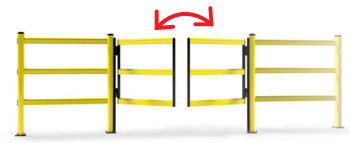

DOOR PEDESTRIAN 90

DP 90 ONE WAY

DP 90 SWING

DP 90 SWING DOUBLE

Width **Min 400 mm - Max 1000 mm
(50 increments)**
Fixing **Included**
Colour **● ●**

Width **Min 400 mm - Max 1000 mm
(50 increments)**
Fixing **Included**
Colour **● ●**

Width **Min 800 mm - Max 2000 mm
(50 increments)**
Fixing **Included**
Colour **● ●**