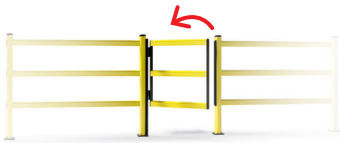

DOOR PEDESTRIAN 90

DP 90 ONE WAY

DP 90 SWING

DP 90 SWING DOUBLE

Width **Min 400 mm - Max 1000 mm
(50 increments)**
Fixing **Included**
Colour **● ●**

Width **Min 400 mm - Max 1000 mm
(50 increments)**
Fixing **Included**
Colour **● ●**

Width **Min 800 mm - Max 2000 mm
(50 increments)**
Fixing **Included**
Colour **● ●**