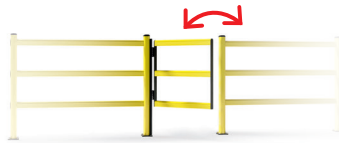

DOOR PEDESTRIAN 90

DP 90 ONE WAY

DP 90 SWING

DP 90 SWING DOUBLE

Width **Min 400 mm - Max 1000 mm
(50 increments)**
Fixing **Included**
Colour **● ●**

Width **Min 400 mm - Max 1000 mm
(50 increments)**
Fixing **Included**
Colour **● ●**

Width **Min 800 mm - Max 2000 mm
(50 increments)**
Fixing **Included**
Colour **● ●**