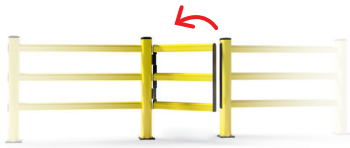

# DOOR PEDESTRIAN 150

Discover our new tech  
**SAFE WAY**  
on page 94

## DP 150 ONE WAY

Width **Min 400 mm - Max 1000 mm  
(50 increments)**  
Fixing **Included**  
Colour **● ●**

## DP 150 SWING

Width **Min 400 mm - Max 1000 mm  
(50 increments)**  
Fixing **Included**  
Colour **● ●**

## DP 150 SWING DOUBLE

Width **Min 800 mm - Max 2000 mm  
(50 increments)**  
Fixing **Included**  
Colour **● ●**