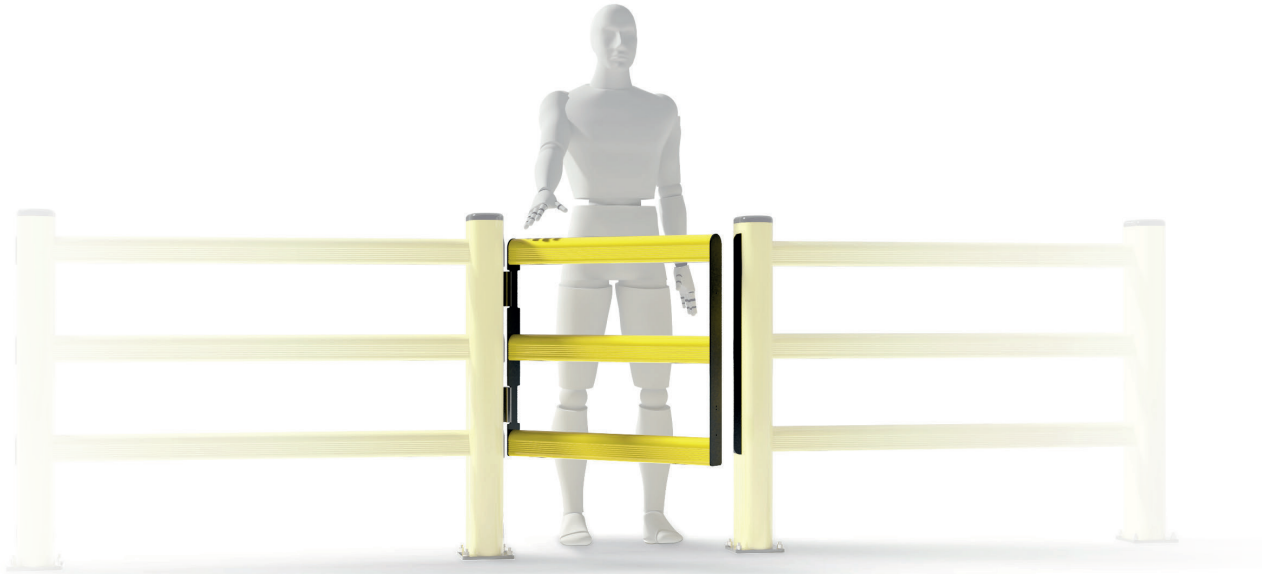

# DOOR PEDESTRIAN 150

Discover our new tech  
**SAFE WAY**  
on page 94

## DP 150 ONE WAY

Width **Min 400 mm - Max 1000 mm  
(50 increments)**  
Fixing **Included**  
Colour **● ●**

## DP 150 SWING

Width **Min 400 mm - Max 1000 mm  
(50 increments)**  
Fixing **Included**  
Colour **● ●**

## DP 150 SWING DOUBLE

Width **Min 800 mm - Max 2000 mm  
(50 increments)**  
Fixing **Included**  
Colour **● ●**