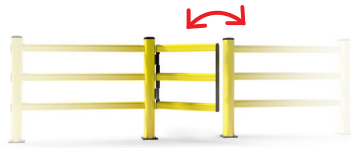

# DOOR PEDESTRIAN 150

Discover our new tech  
**SAFE WAY**  
on page 94

## DP 150 ONE WAY

Width **Min 400 mm - Max 1000 mm  
(50 increments)**  
Fixing **Included**  
Colour **● ●**

## DP 150 SWING

Width **Min 400 mm - Max 1000 mm  
(50 increments)**  
Fixing **Included**  
Colour **● ●**

## DP 150 SWING DOUBLE

Width **Min 800 mm - Max 2000 mm  
(50 increments)**  
Fixing **Included**  
Colour **● ●**