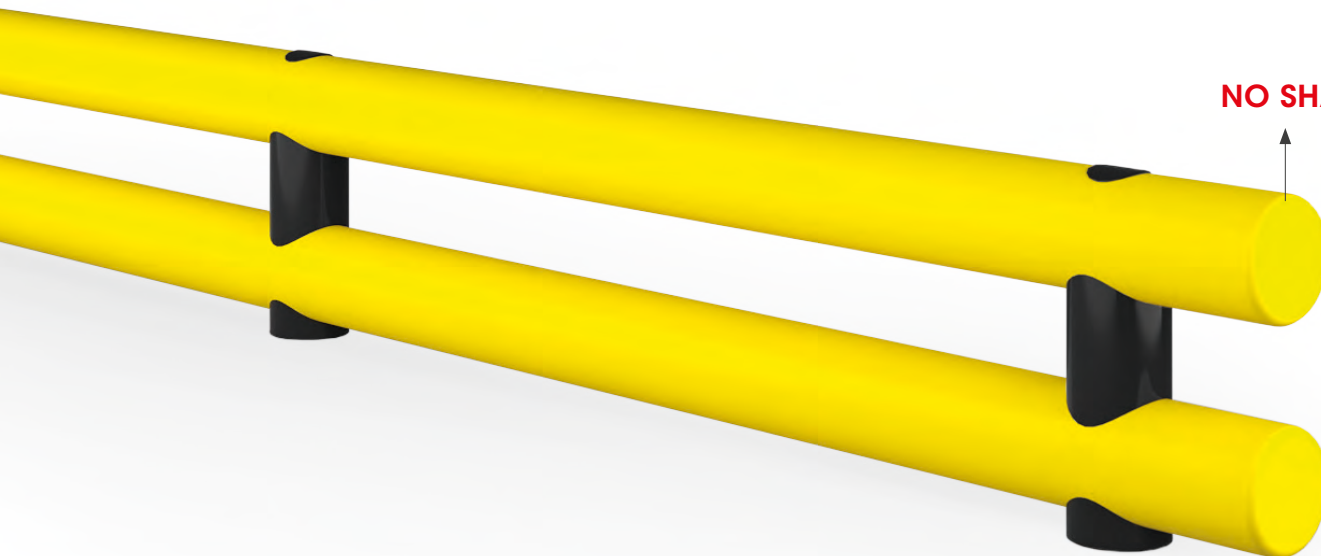

RESISTANT TO LOW TEMPERATURES

# ROD FLOOR

NO SHARP EDGES

RF 70

RF 100

RF 120

RF 120 DOUBLE

 Light Load

Height **110 mm**  
 Length **500, 1000, 1500, 2000, 3000 mm**  
 Fixing **Included**  
 Colour **●**

 Heavy Load

Height **135 mm**  
 Length **500, 1000, 1500, 2000, 3000 mm**  
 Fixing **Included**  
 Colour **●**

 Heavy Load

Height **140 mm**  
 Length **500, 1000, 1100, 1500, 2000, 2500, 3000 mm**  
 Fixing **Included**  
 Colour **●**

 Heavy Load

Height **400 mm**  
 Length **500, 1000, 1100, 1500, 2000, 2500, 3000 mm**  
 Fixing **Included**  
 Colour **●**