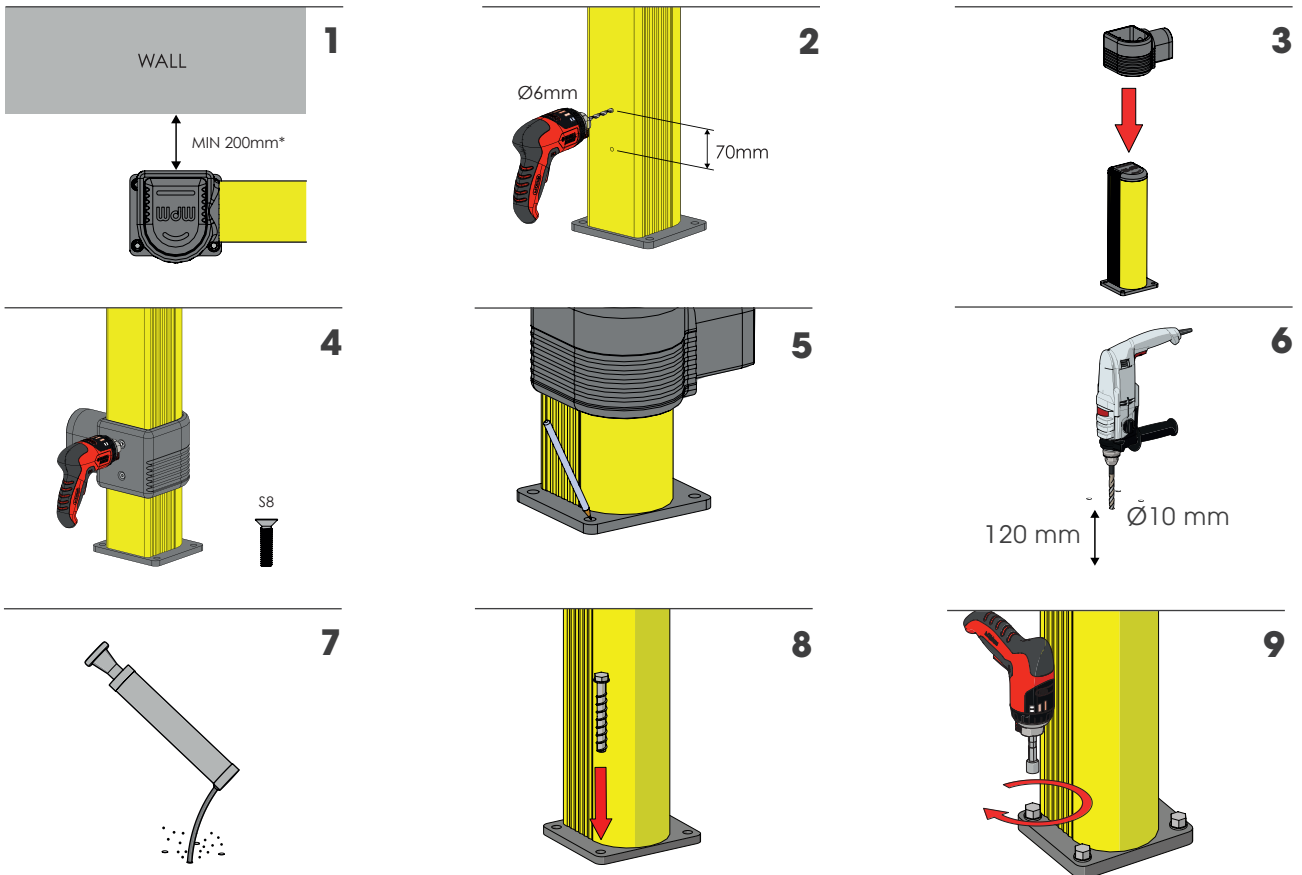

# LINK LM

GUARD RAIL A DOPPIA BARRIERA REGOLABILE  
ADJUSTABLE DOUBLE RAIL BARRIER

# LINK LM

ISTRUZIONI DI INSTALLAZIONE  
ASSEMBLY INSTRUCTIONS

LINK  
CORNER

**WARNING**

The distance of installation depends on speed and weight of vehicle