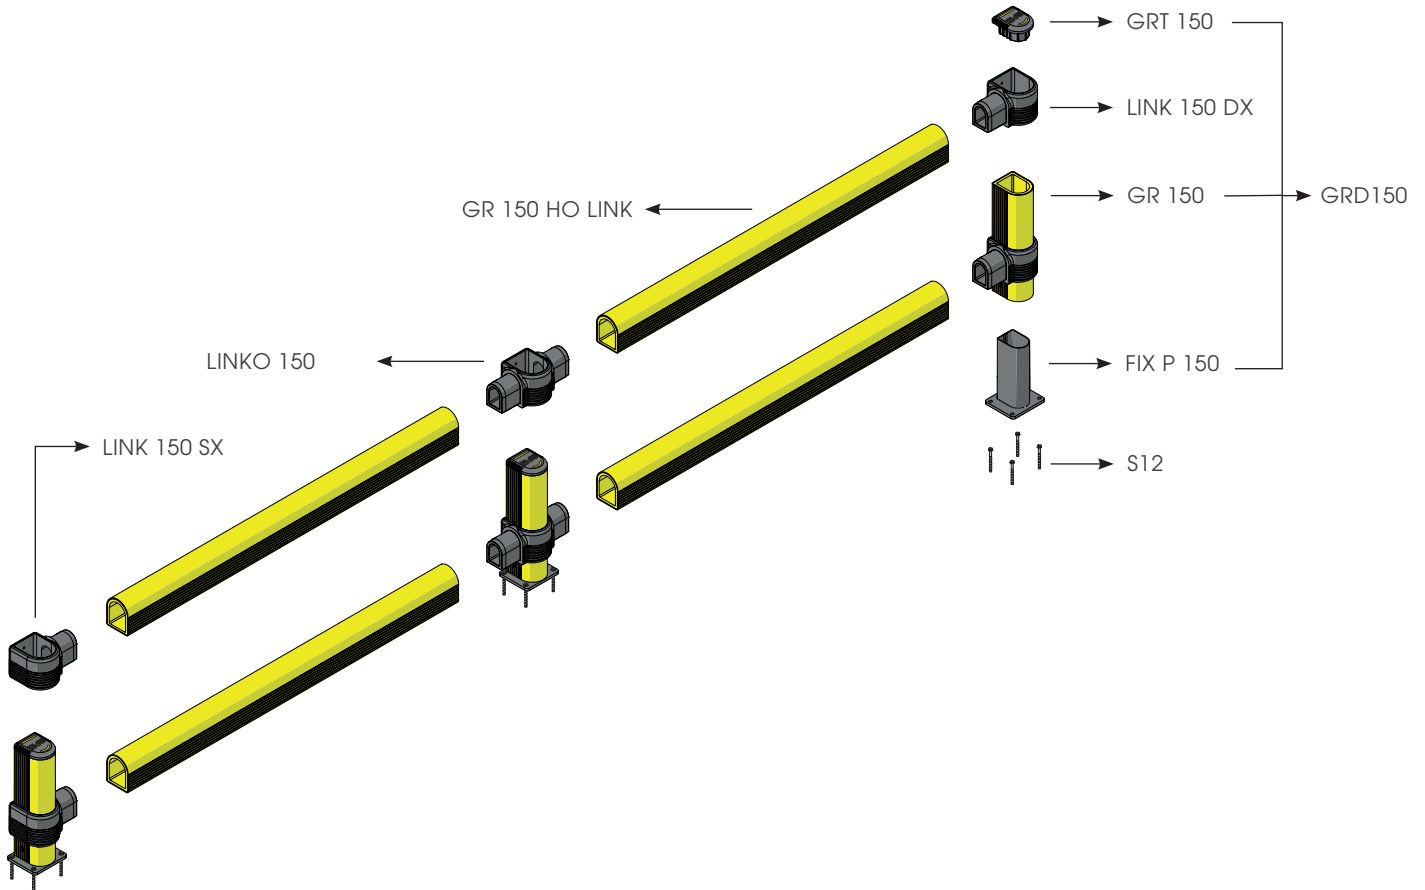

# LINK LM

GUARD RAIL A DOPPIA BARRIERA REGOLABILE  
ADJUSTABLE DOUBLE RAIL BARRIER

# LINK LM

ISTRUZIONI DI INSTALLAZIONE  
ASSEMBLY INSTRUCTIONS

LINK  
CORNER

**WARNING**

The distance of installation depends on speed and weight of vehicle