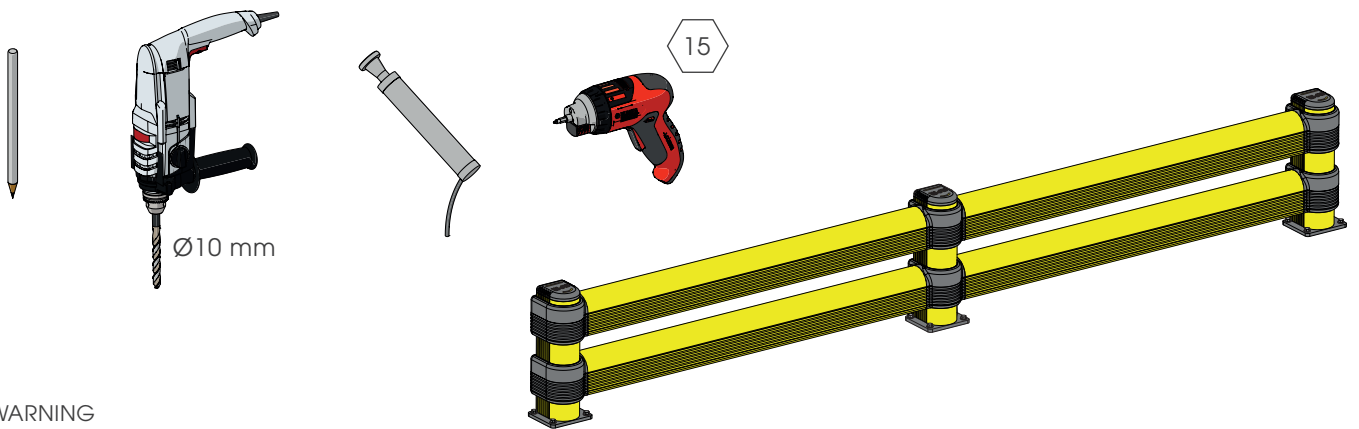

# LINK LM

GUARD RAIL A DOPPIA BARRIERA REGOLABILE  
ADJUSTABLE DOUBLE RAIL BARRIER

# LINK LM

ISTRUZIONI DI INSTALLAZIONE  
ASSEMBLY INSTRUCTIONS

LINK  
CORNER

**WARNING**

The distance of installation depends on speed and weight of vehicle