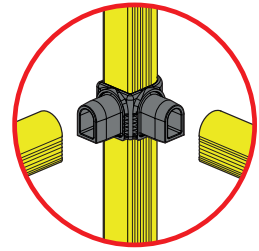

# LINK LM

GUARD RAIL A DOPPIA BARRIERA REGOLABILE  
ADJUSTABLE DOUBLE RAIL BARRIER

# LINK LM

ISTRUZIONI DI INSTALLAZIONE  
ASSEMBLY INSTRUCTIONS

LINK  
CORNER

**WARNING**

The distance of installation depends on speed and weight of vehicle