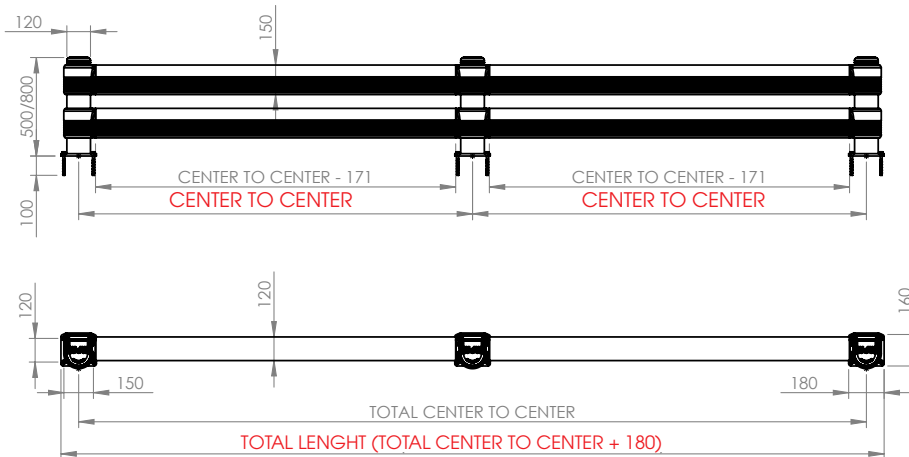

# LINK LM

GUARD RAIL A DOPPIA BARRIERA REGOLABILE  
ADJUSTABLE DOUBLE RAIL BARRIER

# LINK LM

ISTRUZIONI DI INSTALLAZIONE  
ASSEMBLY INSTRUCTIONS

LINK  
CORNER

**WARNING**

The distance of installation depends on speed and weight of vehicle