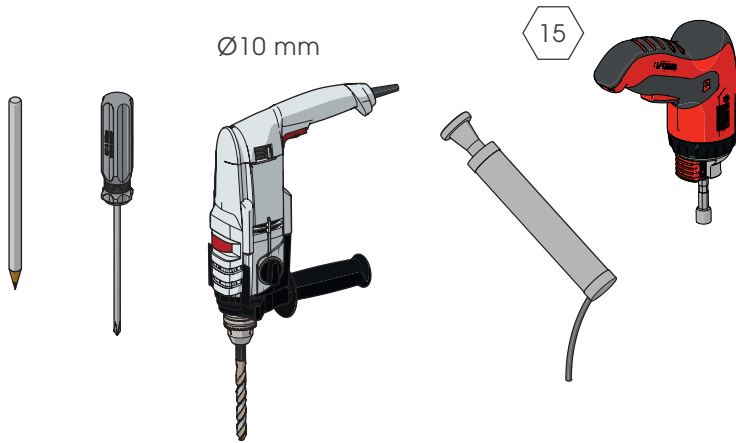

GRIN 90

GUARD RAIL CONTINUO
CONTINUOUS GUARD RAIL

GRIN 90/150

WARNING
The distance of installation depends on speed and weight of vehicle

GRIN 90/150

ISTRUZIONI DI INSTALLAZIONE
ASSEMBLY INSTRUCTIONS

6

7