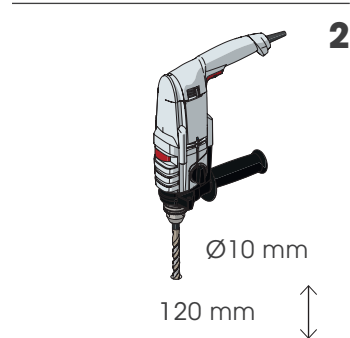

GRIN 90

GUARD RAIL CONTINUO
CONTINUOUS GUARD RAIL

GRIN 90/150

WARNING
The distance of installation depends on speed and weight of vehicle

GRIN 90/150

ISTRUZIONI DI INSTALLAZIONE
ASSEMBLY INSTRUCTIONS

6

7